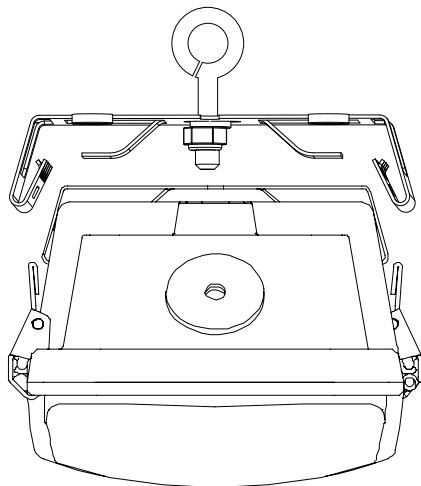

# Arena mounting kit for horizontal wire

Wire not included

Area 65 adapter

**NORWAY**  
SG Armaturen AS

Skytterheia 25  
N-4790 Lillesand

Tel: +47 37 50 03 00  
firmapost@sg-as.no  
www.sg-as.no

**SWEDEN**

SG Armaturen AB  
Tel: +46 31 81 71 10  
info@sg-ab.se  
www.sg-ab.se