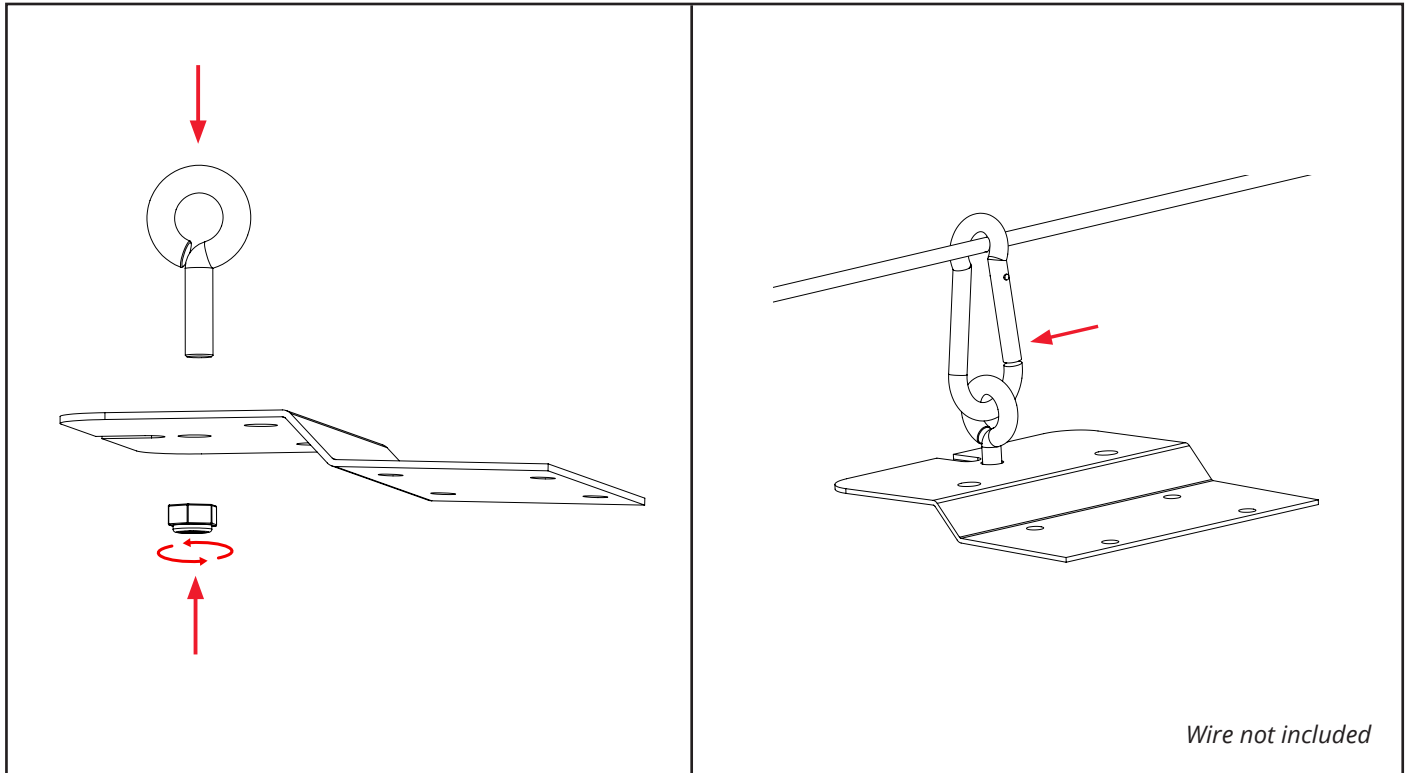

# Arena mounting kit for horizontal wire

Wire not included

Area 65 adapter

**NORWAY**  
SG Armaturen AS

Skytterheia 25  
N-4790 Lillesand

Tel: +47 37 50 03 00  
firmapost@sg-as.no  
www.sg-as.no

**SWEDEN**

SG Armaturen AB  
Tel: +46 31 81 71 10  
info@sg-ab.se  
www.sg-ab.se